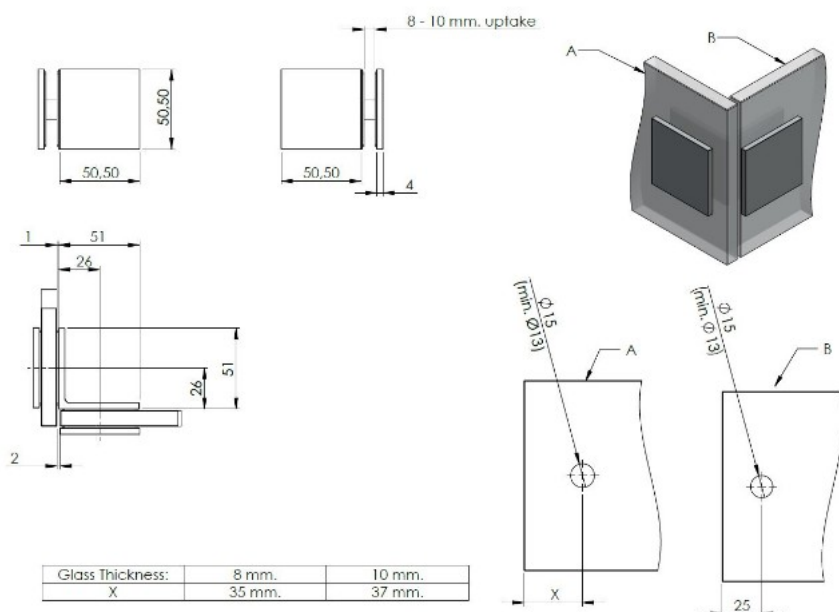

PRODUCT SHEET

Description:

Glass Clamp "Bern", 90DG, Black Finish, Glass/Glass, 51x51x17 mm, Square Corners, 8-10mm Glass, Glass Mounted By $\varnothing$ 12mm, Drilling, Brass Material

Item number:

15.23.690-4

Units	Box	Carton	HS Code	Barcode
Pcs.	1	50	8302419000	
				5704866514255

SISO A/S

Mileparken 11
DK-2740 Skovlunde
Denmark
VAT: DK 24786013

Phone +45 45 830 900

www.siso.dk
siso@siso.dk

Danske Bank
Nytov Branch
Copenhagen
SWIFT: DABADKKK

Account no.
4180 3112 112936
IBAN Account
DK7230003112112936